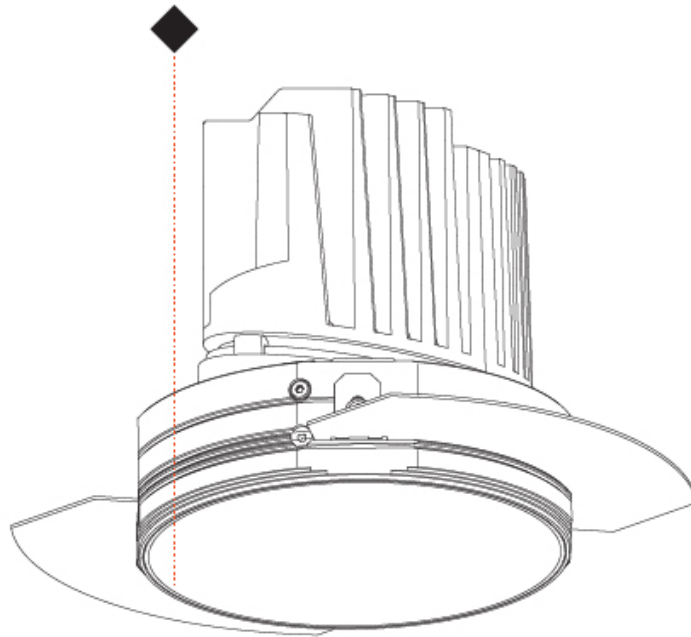

BIONIQ ROUND DEEP TRIMLESS

A35197-

PROJECT

TYPE

SPECIFIER

QUANTITY

DATE

A