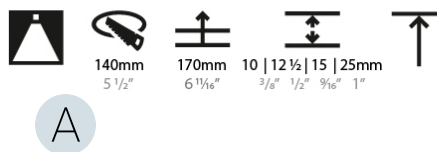

ELECTRICAL

Lamp Type: LED (Zhaga Standard)
Input Wattage (W): 13.2 / 16.5
Total Output Wattage (W): 12.1 / 14.7
Dimming: Tri-Mode (Non-Dimming and Phase Dimming (120Vac only) and 0-10V Dimming)
Driver Included: No
Driver Location: Recessed Housing
Driver Type: Constant Current - Universal
Driver Class: Class 2
Housing: See components
Input Voltage (V): 120 - 277
Constant Current (MA): 350

LED

Number of LEDs: 1
Color Temperature (°K): 2700 / 3000 / 3500 / 4000
Max. Delivered Lumen (lm): 814 / 877 / 911 / 930
Nominal Lumen (lm): 1246 / 1342 / 1396 / 1424
CRI: >90 CRI
Efficiency (%): 90.5
Lamp Life (hrs): 50000
Upon Request: RGB-W Tunable White Special Color Temperature Special LED

OPTICAL

Reflector°: 10
Optic°: Lens Pack - No Lens / Linear Spread Lens / Honeycomb / Spread Lens
Upon Request: Special Beam Angles

RATINGS AND CERTIFICATIONS

382, F 416-247-9319, www.zaneen.com
Certified and created for North American standards at the end of the existing Model #. For assistance on 'custom' specifications, contact zteam@zaneen.com.
In a constant effort to supply the best product, we reserve the right to change specifications or materials without notice. The most recent specification sheets are found at zaneen.com
IP rating: IP20