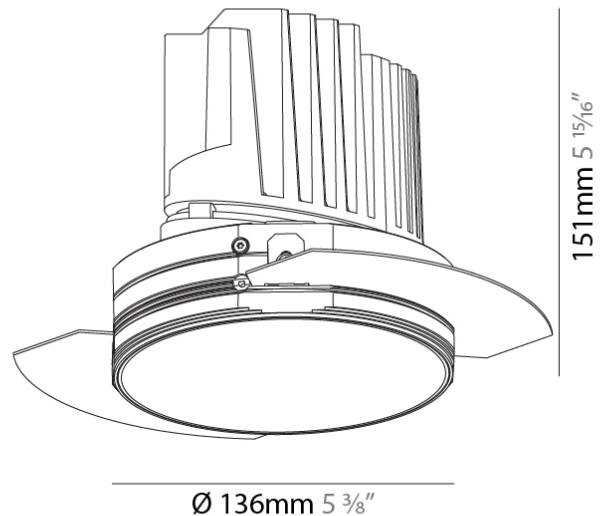

ELECTRICAL

Lamp Type: LED (Zhaga Standard)
Input Wattage (W): 13.2 / 16.5
Total Output Wattage (W): 12.1 / 14.7
Dimming: Tri-Mode (Non-Dimming and Phase Dimming (120Vac only) and 0-10V Dimming)
Driver Included: No
Driver Location: Recessed Housing
Driver Type: Constant Current - Universal
Driver Class: Class 2
Housing: See components
Input Voltage (V): 120 - 277
Constant Current (MA): 350

LED

Number of LEDs: 1
Color Temperature (°K): 2700 / 3000 / 3500 / 4000
Max. Delivered Lumen (lm): 814 / 877 / 911 / 930
Nominal Lumen (lm): 1246 / 1342 / 1396 / 1424
CRI: >90 CRI
Efficiency (%): 90.5
Lamp Life (hrs): 50000
Upon Request: RGB-W Tunable White Special Color Temperature Special LED

OPTICAL

Reflector°: 10
Optic°: Lens Pack - No Lens / Linear Spread Lens / Honeycomb / Spread Lens
Upon Request: Special Beam Angles

RATINGS AND CERTIFICATIONS

382, F 416-247-9319, www.zaneen.com
Certified and created for North American standards at the end of the existing Model #. For assistance on 'custom' specifications, contact zteam@zaneen.com.
In a constant effort to supply the best product, we reserve the right to change specifications or materials without notice. The most recent specification sheets are found at zaneen.com
IP rating: IP20